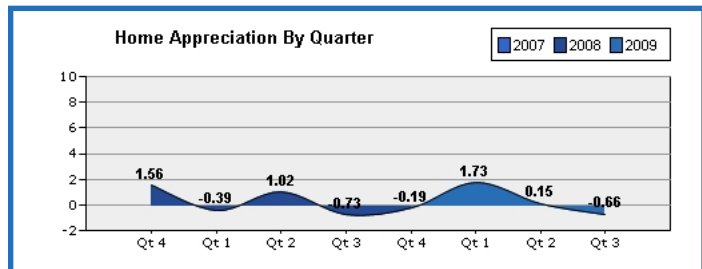

Community Profile Report San Antonio, Texas

Nicole Mesiano
Research Specialist
Military One Source
(484) 530-5671
nicole.mesiano@ceridian.com

Housing and Taxes:

For many homeowners, their residence is their largest investment. Before purchasing, it is important to understand how this investment will grow in value. This report provides appreciation schedules for the community under consideration. This section also contains important tax and demographic information helpful in making this all important home purchase

Taxes:	City:
Tax Rate:	6.25%
Tax Food:	0
Percent Income:	5.1%
Income Taxes:	No State Income Tax
Tax Per Capita:	$1,315
Sales Tax:	6.25%
Local Tax:	2%

STATE INDIVIDUAL INCOME TAXES (Tax rates for tax year 2010 -- as of January 1, 2011)

Tax Rates		# of Brackets	Income Brackets		Personal Exemption			Federal Tax
Low	High		Low	High	Single	Married	Child	Deduction
0%	0%		-	-	-	-	-	N

Source: The Federation of Tax Administrators from various sources.

Climate:

Do you love to play in the snow? Do you wilt when the thermometer reaches above 80 degrees? Do you love to watch the rain, or does it depress you? For many of us, the weather greatly impacts our mood and the enjoyment we gain from a city. For this reason, Military One Source has included an in-depth section on climate. This section has important information on the 'elements' that ultimately affect your comfort.