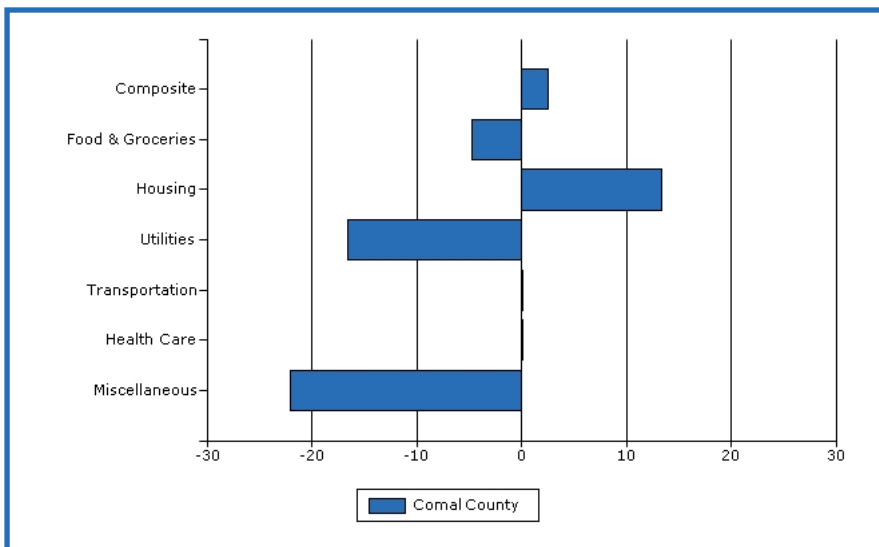

Many families are surprised by the cost of daily necessities after moving to a new area. When considering relocation, it is important to understand how expensive items such as utilities, food and healthcare services are. This section of the report reflects the costs associated with living in the community profiled, and compares it against the national standard of living.

On the graph below, the National Average is set at zero. As a result, items greater than zero are higher than the National Average and items less than zero are below the National Average.

Crime and Safety: