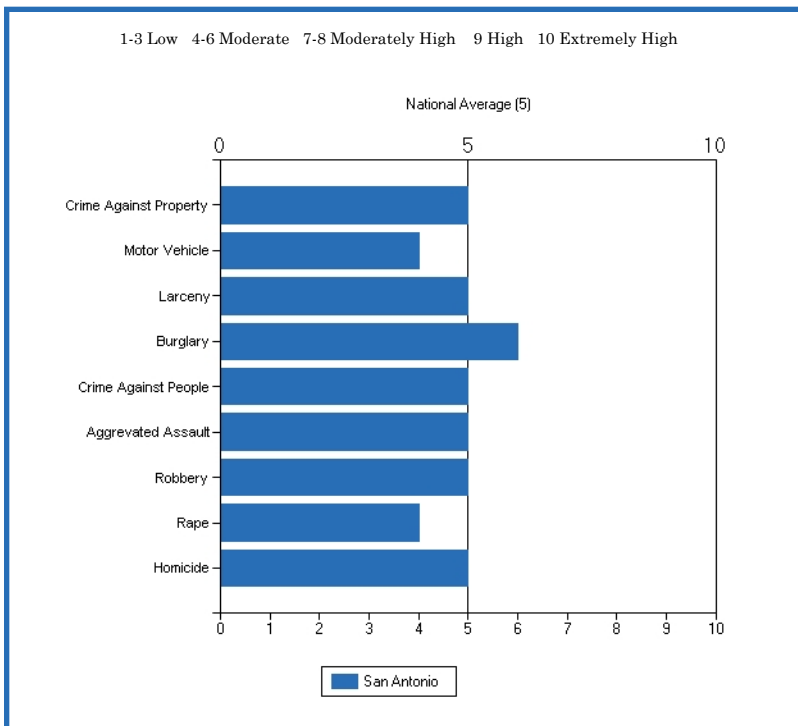

Cost of Living:

Monthly Expenditures

Food & Groceries:	\$446
Housing:	\$929
Utilities:	\$195
Transportation:	\$293
Health Care:	\$146
Misc:	\$752
Taxes:*	\$1,167

These figures assume a federal tax rate of 28% based on a salary of \$50,000

On the graph below, the National Average is set at zero. As a result, items greater than zero are higher than the National Average and items less than zero are below the National Average.

Crime and Safety: