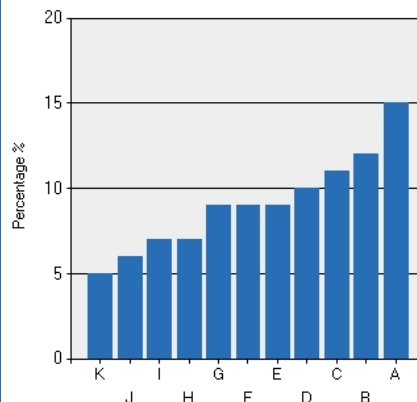

Top 10 Occupations by Jobs

Unemployment Rate

Unemployment Rate: 5.80%
 Unemployment Level: 41061
 Employment Level: 709784
 Employment-Population
 47.86(All Ages)
 47.86(Over 15)
 82.53(B/w 28 & 60)

Market Make Up