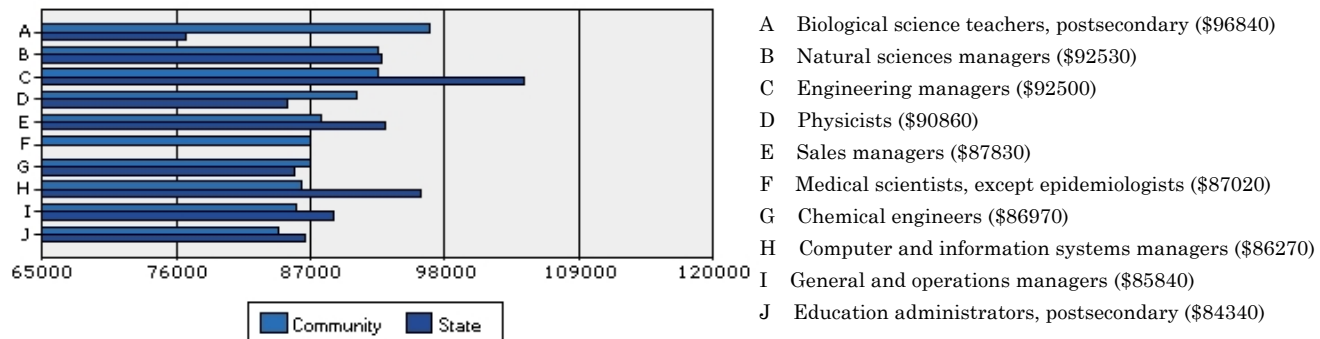

Employment & WorkForce: -----

Everyone wants to live in a community with a strong economy. Strong economies represent better jobs and better incomes, which translates into better standard of living for families in these communities. This section of the report is a summary of important economic information, with information on top employers, job growth, education and salary information. For comparative purposes, metropolitan, state and national data is included in some charts.

Top 10 Industries by Employment

Industry	Annual Employment
Health care and social assistance	87,191
Accommodation and food services	68,358
Educational services	56,042
Administrative and waste services	44,963
Finance and insurance	44,337
Construction	34,918
Professional and technical services	32,567
Public administration	29,079
Wholesale trade	23,368
Other services, except public administration	21,045

Top 10 Industries by Wages

Industry	Annual Wages
Finance and insurance	$144,508
Health care and social assistance	$123,240
Professional and technical services	$110,812
Educational services	$98,176
Public administration	$96,148
Management of companies and enterprises	$94,536
Utilities	$70,616
Mining	$68,016
Information	$65,520
Administrative and waste services	$61,256

Top 10 Occupations by Jobs

Unemployment Rate

Unemployment Rate: 5.80%
Unemployment Level: 41061
Employment Level: 709784
Employment-Population
47.86(All Ages)
47.86(Over 15)
82.53(B/w 28 & 60)