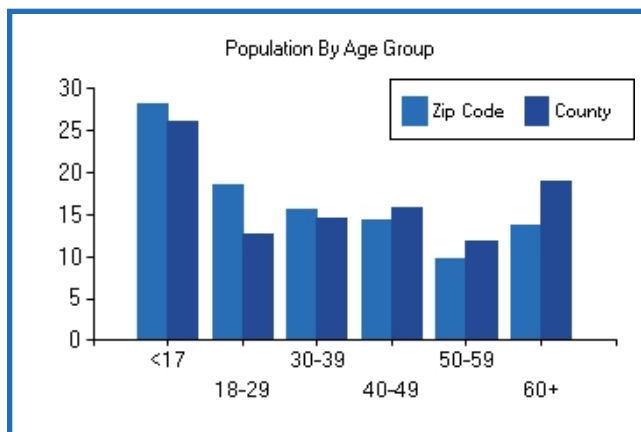

Community-at-a-Glance

County Seat:	Comal County	Cost of Living Index:	100.9
Population:	1,514,140	Unemployment Rate:	5.8%
Median Age:	32.98	Safety/Crime Index:	Moderate
Average Family Size:	3.33	Commute Time (minutes):	24
Median Home Value:	$124,597		
Median Household Income:	$43,794		

Demographics:-----

Demographic information helps you understand the characteristics of the people who live in a community. Are they male or female, young or old? Are most people singles living alone or families with young children? Military One Source has pulled the most reliable data available to help you evaluate the demographic profile of prospective areas. In addition to your area of interest, where applicable, we have included metropolitan and county data as a comparison.

Population	City	County
Male	48.44%	49.07%
Female	51.56%	50.93%

Family Environment	City	County
Now Married:	42.24%	43.16%
Never Married:	60.90%	57.08%
Widowed:	5.89%	6.57%
Divorced:	11.47%	9.47%
Families with Children:	49.76%	42.67%
Age: 6 yrs only	23.73%	20.28%
Age: 6 yrs & 6 to 17 yrs	23.54%	20.65%
Age: 6 to 17 yrs	52.74%	59.07%
Families with no Children	50.24%	57.33%
Children by Age		
0 - 4:	7.85%	6.44%
5 - 9:	8.05%	7.03%
10 - 13:	7.88%	7.99%
14 - 17:	4.48%	4.64%