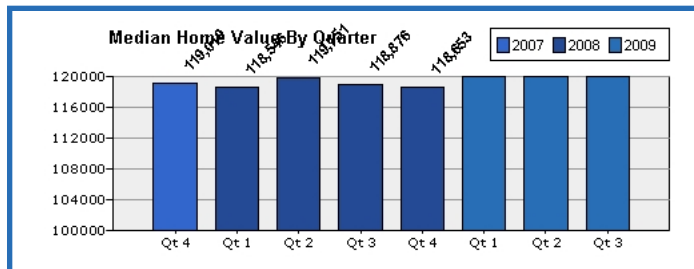

Community Profile Report San Antonio, Texas

Nicole Mesiano
Research Specialist
Military One Source
(484) 530-5671
nicole.mesiano@ceridian.com

Housing and Taxes:

For many homeowners, their residence is their largest investment. Before purchasing, it is important to understand how this investment will grow in value. This report provides appreciation schedules for the community under consideration. This section also contains important tax and demographic information helpful in making this all important home purchase

Taxes:	City:
Tax Rate:	6.25%
Tax Food:	0
Percent Income:	5.1%
Income Taxes:	No State Income Tax
Tax Per Capita:	$1,315
Sales Tax:	6.25%
Local Tax:	2%

STATE INDIVIDUAL INCOME TAXES (Tax rates for tax year 2010 -- as of January 1, 2011)

Tax Rates		# of Brackets	Income Brackets		Personal Exemption			Federal Tax
Low	High		Low	High	Single	Married	Child	Deduction
0%	0%		-	-	-	-	-	N

Source: The Federation of Tax Administrators from various sources.

Climate:

Do you love to play in the snow? Do you wilt when the thermometer reaches above 80 degrees? Do you love to watch the rain, or does it depress you? For many of us, the weather greatly impacts our mood and the enjoyment we gain from a city. For this reason, Military One Source has included an in-depth section on climate. This section has important information on the 'elements' that ultimately affect your comfort.