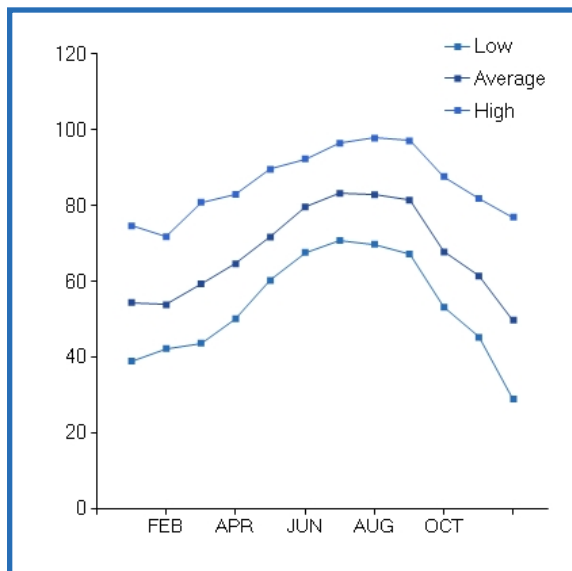

Annual Temperature:	68°
Winter Temperature (Dec-Mar):	54°
Summer Temperature (Jun-Aug):	82°
Annual Precipitation (Rain):	24"
Annual Precipitation (Snowfall):	0"
Morning Relative Humidity:	83%
Afternoon Relative Humidity:	60%

Other tidbits:	
Days Colder than 32 deg:	0
Days Warmer than 90 deg:	117
Extreme High:	108°
Extreme Low:	23°
Percentage Sunny Days:	60